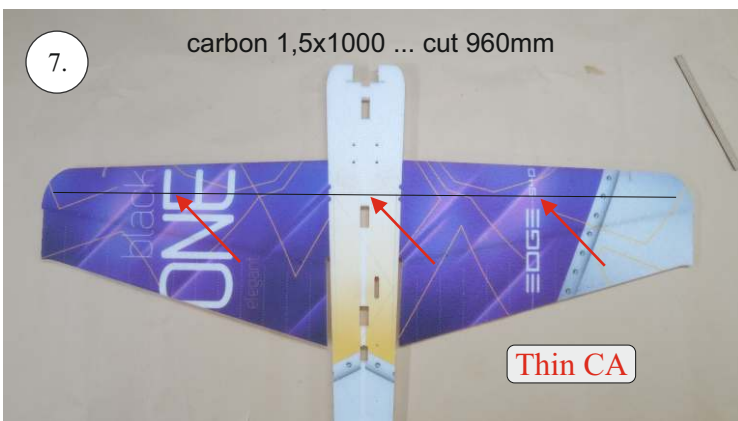

# Edge 540 V3 1m

V2.0

# Version 2022

We wish you many happy flying hours with the Edge 540 V3

Your RC Factory team.