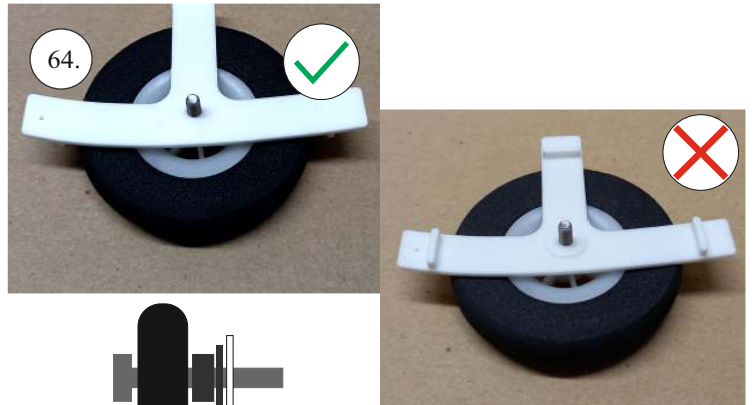

# Version 2022

We wish you many happy flying hours with the Edge 540 V3

Your RC Factory team.