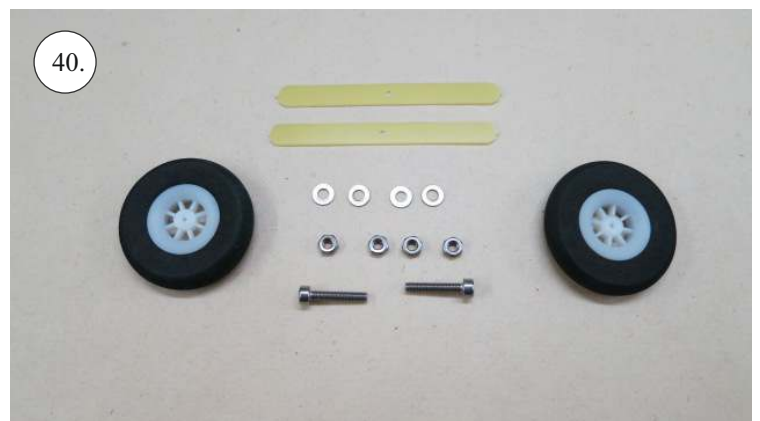

# Edge 540 V3 1m

V2.0

# Version 2022

We wish you many happy flying hours with the Edge 540 V3

Your RC Factory team.