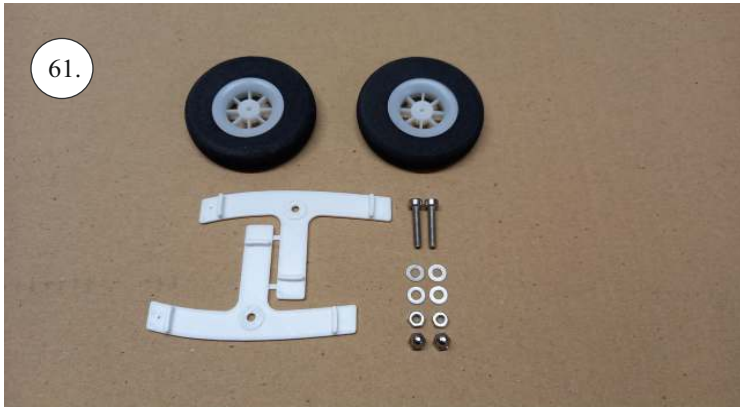

# Edge 540 V3 1m

V2.0

# Version 2022

We wish you many happy flying hours with the Edge 540 V3

Your RC Factory team.