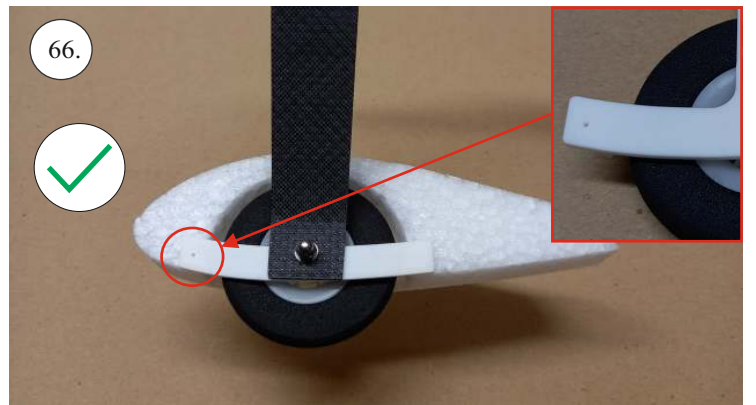

# Version 2022

We wish you many happy flying hours with the Edge 540 V3

Your RC Factory team.