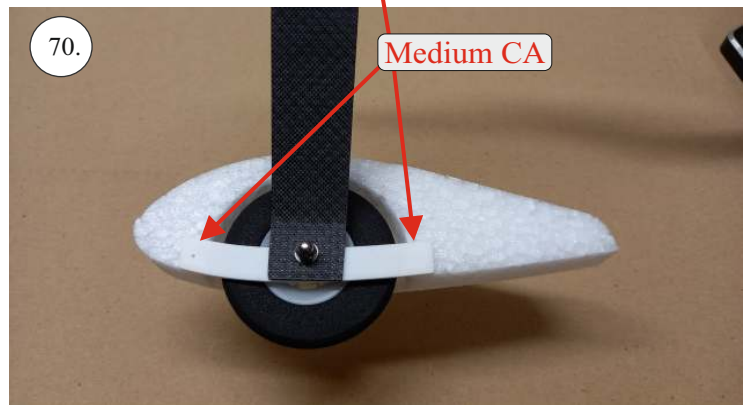

# Version 2022

We wish you many happy flying hours with the Edge 540 V3

Your RC Factory team.