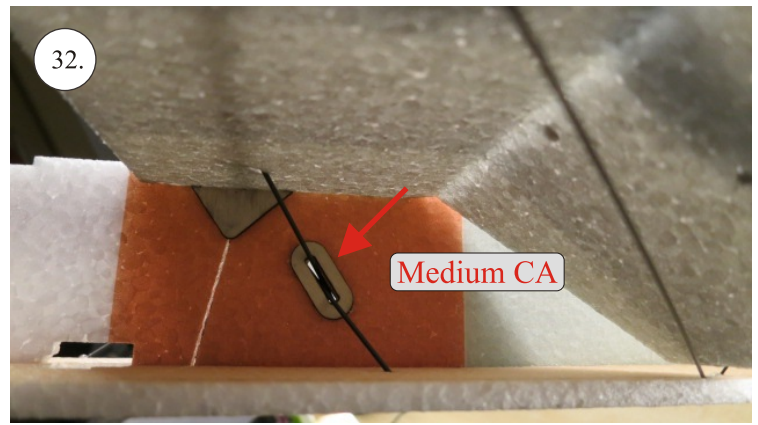

Crack Camel

101.

102.

Medium CA

CG 55mm

batt.

Rx

esc

We wish you many happy flying hours with the Crack Camel.

Your RC Factory team.

Metric system

28