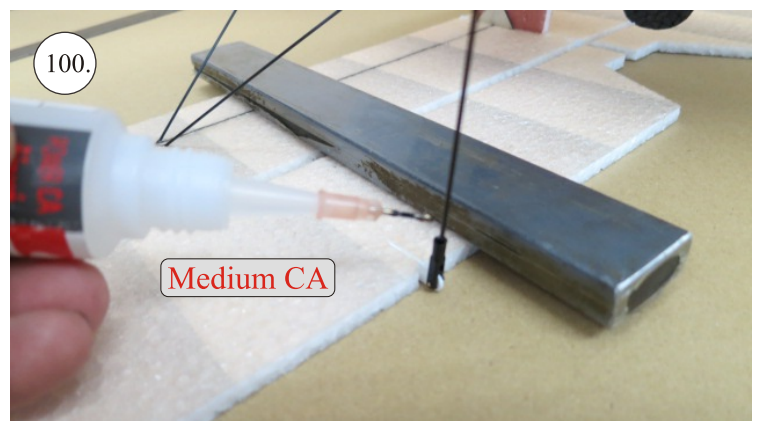

Crack Camel

101.

102.

Medium CA

CG 55mm

batt.

Rx

esc

We wish you many happy flying hours with the Crack Camel.

Your RC Factory team.

Metric system

28