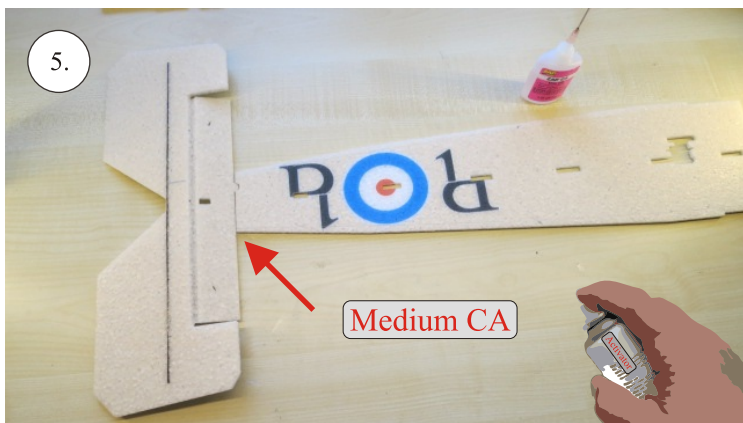

Crack Camel

101.

102.

Medium CA

CG 55mm

batt.

Rx

esc

We wish you many happy flying hours with the Crack Camel.

Your RC Factory team.

Metric system

28