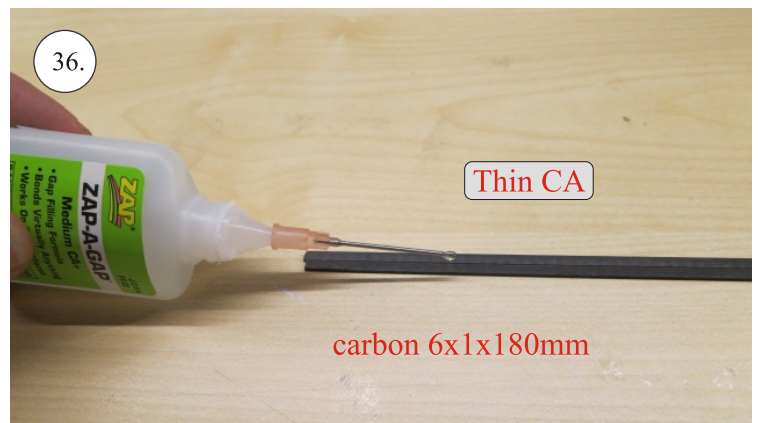

Crack Camel

101.

102.

Medium CA

CG 55mm

batt.

Rx

esc

We wish you many happy flying hours with the Crack Camel.

Your RC Factory team.

Metric system

28