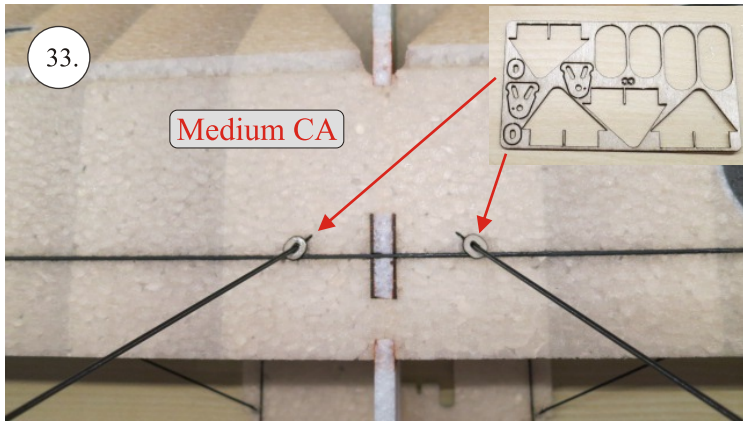

Crack Camel

101.

102.

Medium CA

CG 55mm

batt.

Rx

esc

We wish you many happy flying hours with the Crack Camel.

Your RC Factory team.

Metric system

28