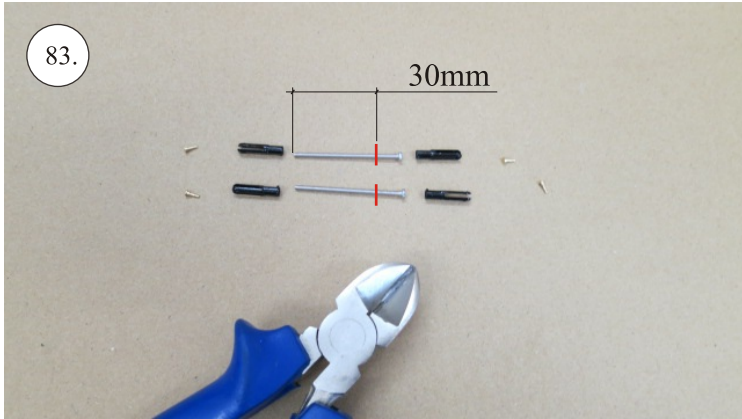

Crack Camel

101.

102.

Medium CA

CG 55mm

batt.

Rx

esc

We wish you many happy flying hours with the Crack Camel.

Your RC Factory team.

Metric system

28