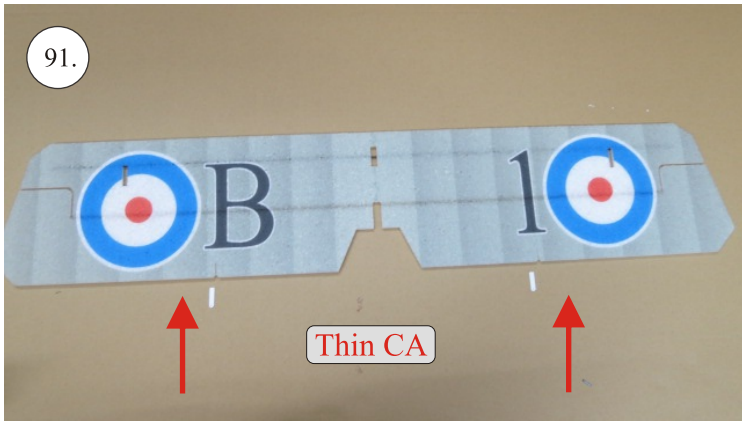

Crack Camel

101.

102.

Medium CA

CG 55mm

batt.

Rx

esc

We wish you many happy flying hours with the Crack Camel.

Your RC Factory team.

Metric system

28