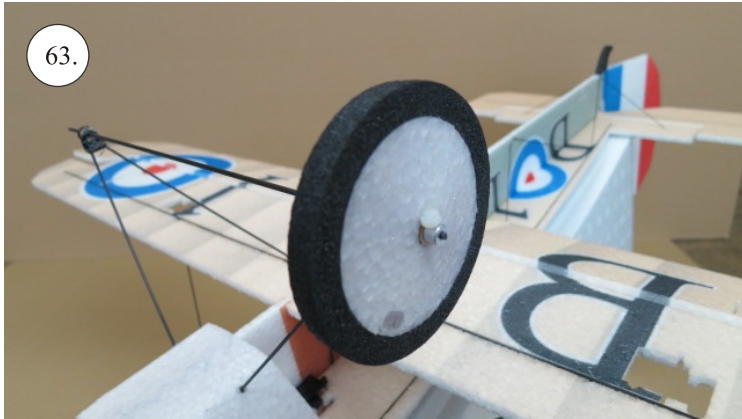

Crack Camel

101.

102.

Medium CA

CG 55mm

batt.

Rx

esc

We wish you many happy flying hours with the Crack Camel.

Your RC Factory team.

Metric system

28