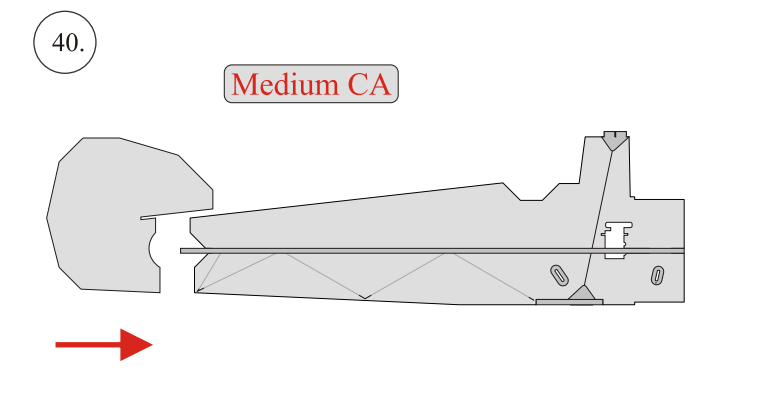

Crack Camel

101.

102.

Medium CA

CG 55mm

batt.

Rx

esc

We wish you many happy flying hours with the Crack Camel.

Your RC Factory team.

Metric system

28