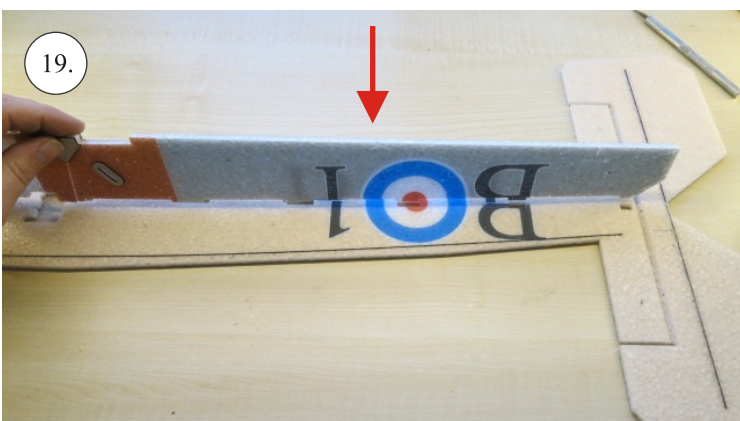

Crack Camel

101.

102.

Medium CA

CG 55mm

batt.

Rx

esc

We wish you many happy flying hours with the Crack Camel.

Your RC Factory team.

Metric system

28