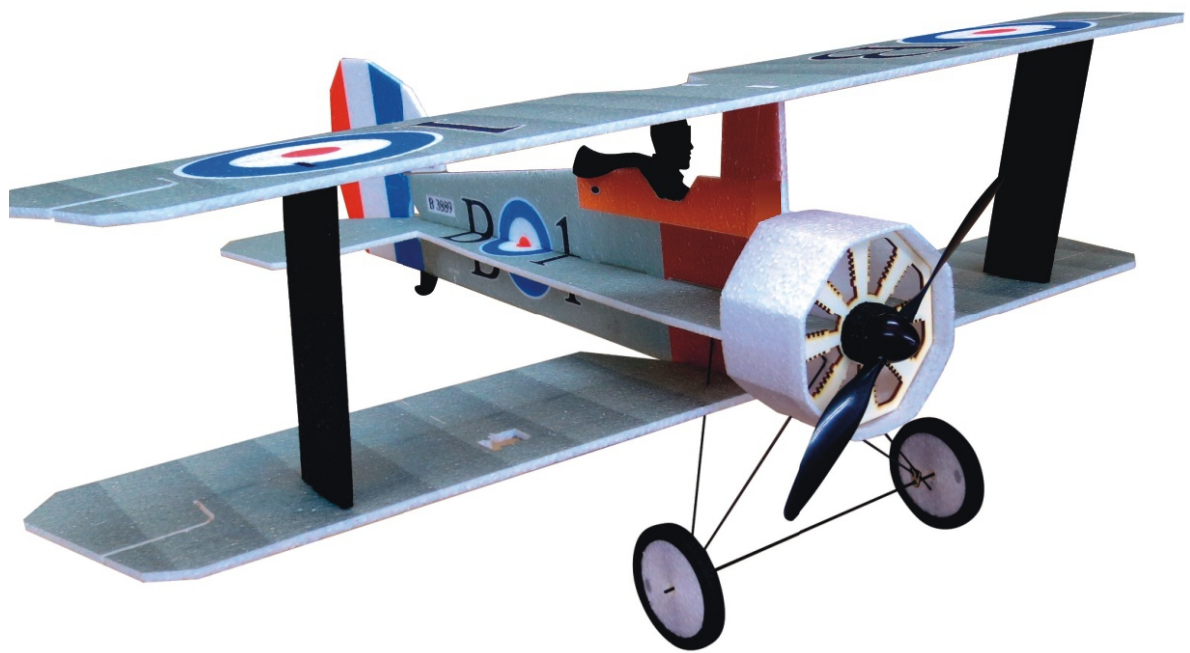

Crack Camel

101.

102.

Medium CA

CG 55mm

batt.

Rx

esc

We wish you many happy flying hours with the Crack Camel.

Your RC Factory team.

Metric system

28