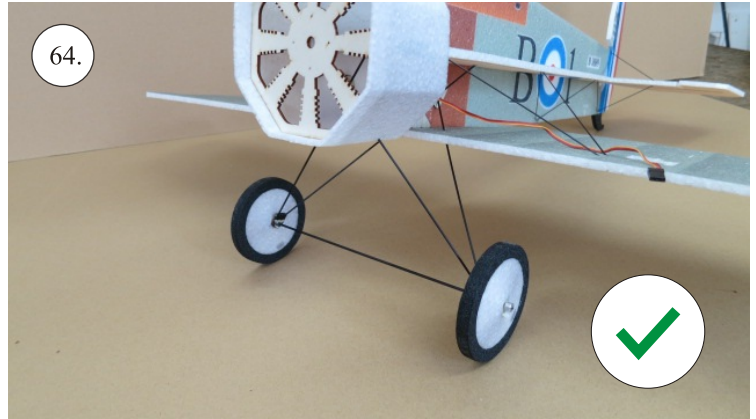

Crack Camel

101.

102.

Medium CA

CG 55mm

batt.

Rx

esc

We wish you many happy flying hours with the Crack Camel.

Your RC Factory team.

Metric system

28