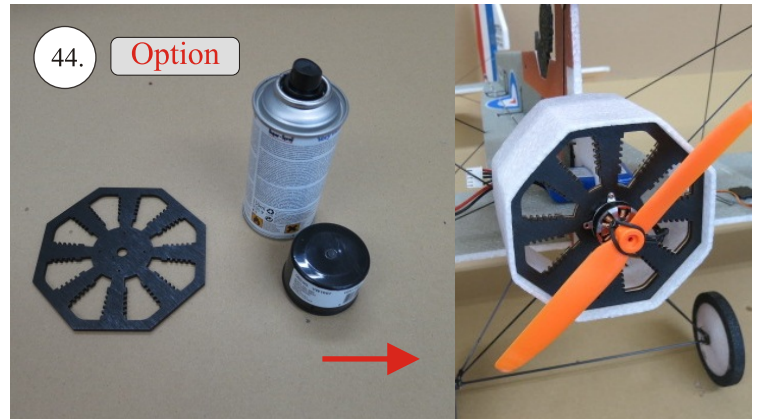

Crack Camel

101.

102.

Medium CA

CG 55mm

batt.

Rx

esc

We wish you many happy flying hours with the Crack Camel.

Your RC Factory team.

Metric system

28