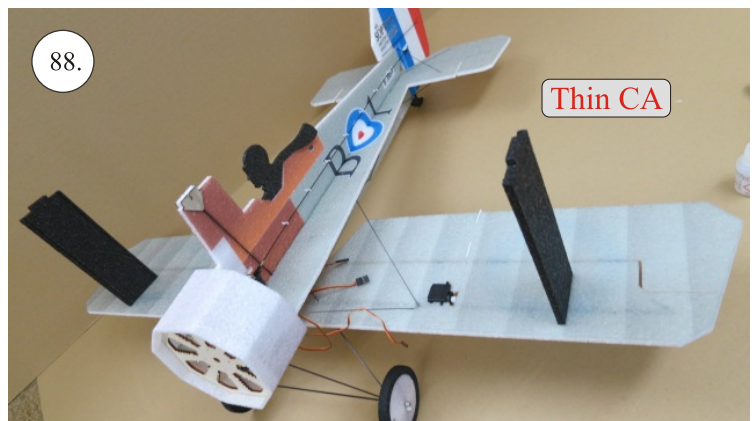

Crack Camel

101.

102.

Medium CA

CG 55mm

batt.

Rx

esc

We wish you many happy flying hours with the Crack Camel.

Your RC Factory team.

Metric system

28