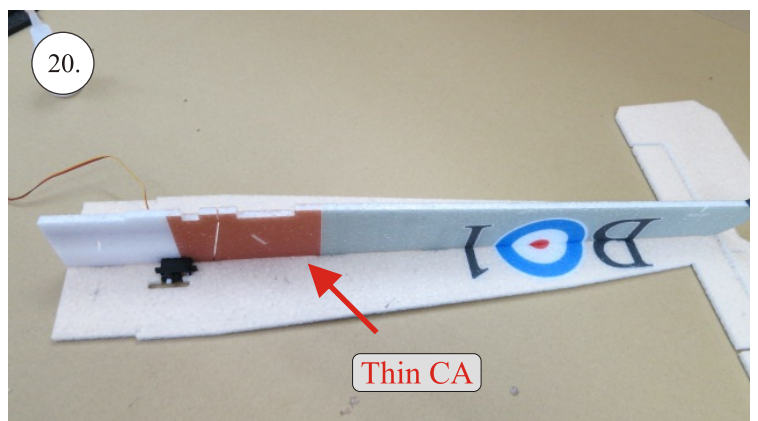

Crack Camel

101.

102.

Medium CA

CG 55mm

batt.

Rx

esc

We wish you many happy flying hours with the Crack Camel.

Your RC Factory team.

Metric system

28