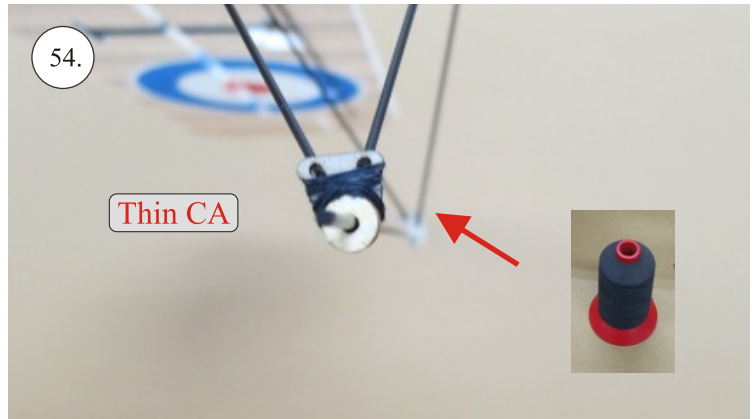

Crack Camel

101.

102.

Medium CA

CG 55mm

batt.

Rx

esc

We wish you many happy flying hours with the Crack Camel.

Your RC Factory team.

Metric system

28