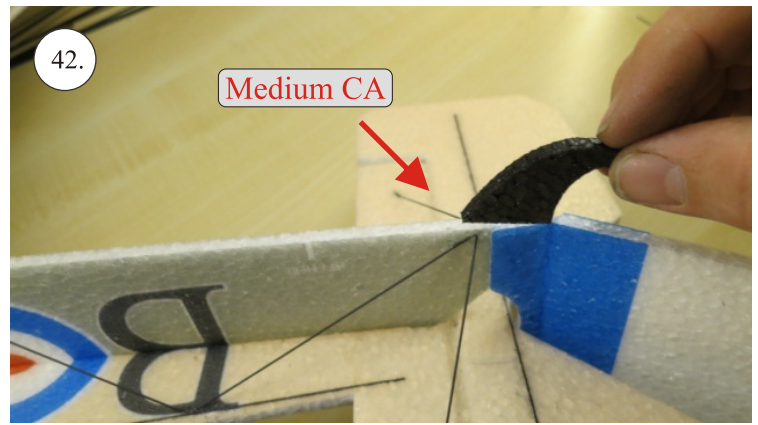

Crack Camel

101.

102.

Medium CA

CG 55mm

batt.

Rx

esc

We wish you many happy flying hours with the Crack Camel.

Your RC Factory team.

Metric system

28