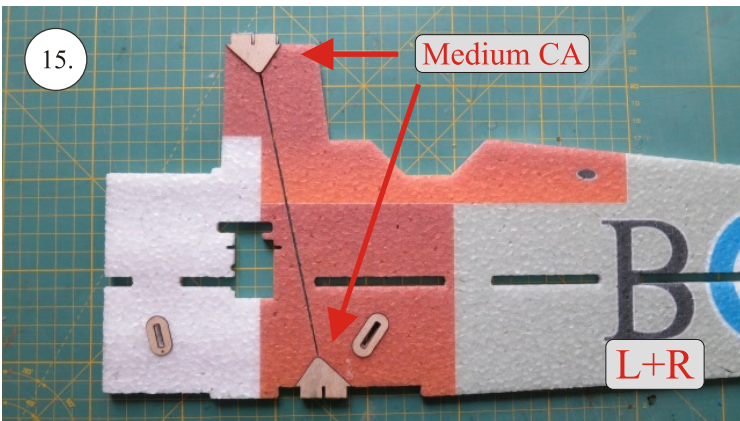

Crack Camel

101.

102.

Medium CA

CG 55mm

batt.

Rx

esc

We wish you many happy flying hours with the Crack Camel.

Your RC Factory team.

Metric system

28