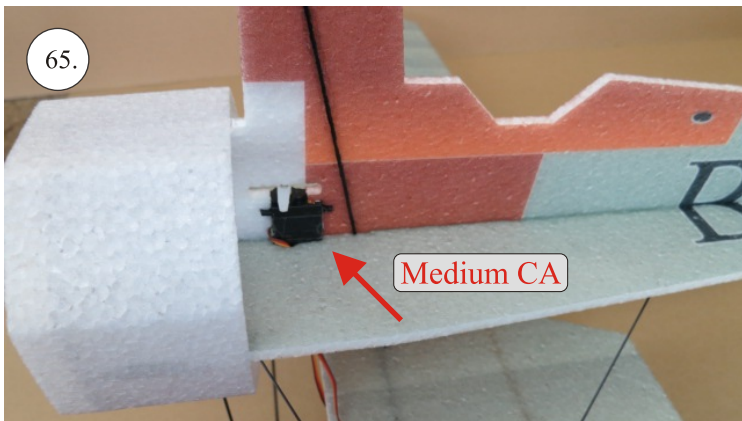

Crack Camel

101.

102.

Medium CA

CG 55mm

batt.

Rx

esc

We wish you many happy flying hours with the Crack Camel.

Your RC Factory team.

Metric system

28