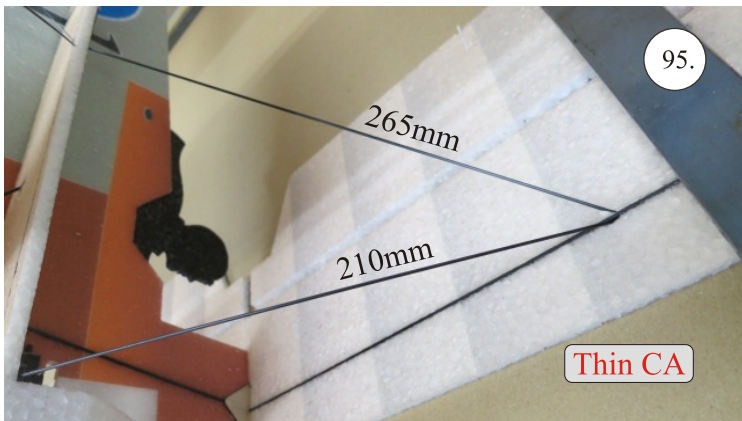

Crack Camel

101.

102.

Medium CA

CG 55mm

batt.

Rx

esc

We wish you many happy flying hours with the Crack Camel.

Your RC Factory team.

Metric system

28