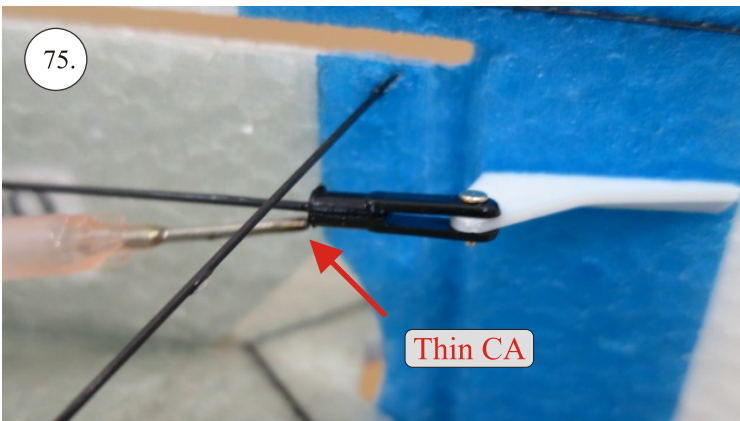

Crack Camel

101.

102.

Medium CA

CG 55mm

batt.

Rx

esc

We wish you many happy flying hours with the Crack Camel.

Your RC Factory team.

Metric system

28