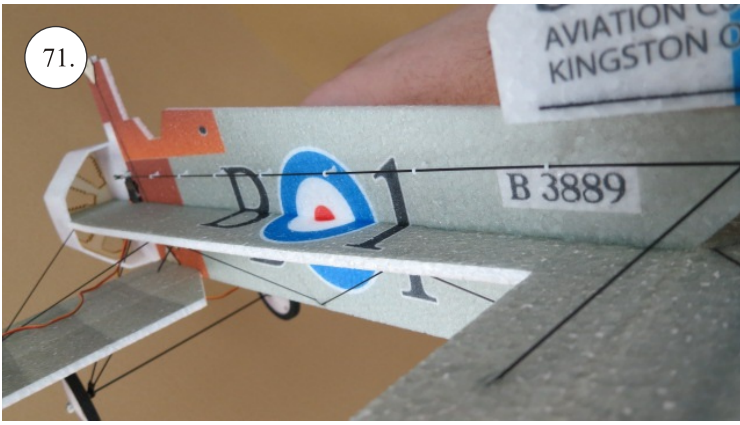

Crack Camel

101.

102.

Medium CA

CG 55mm

batt.

Rx

esc

We wish you many happy flying hours with the Crack Camel.

Your RC Factory team.

Metric system

28