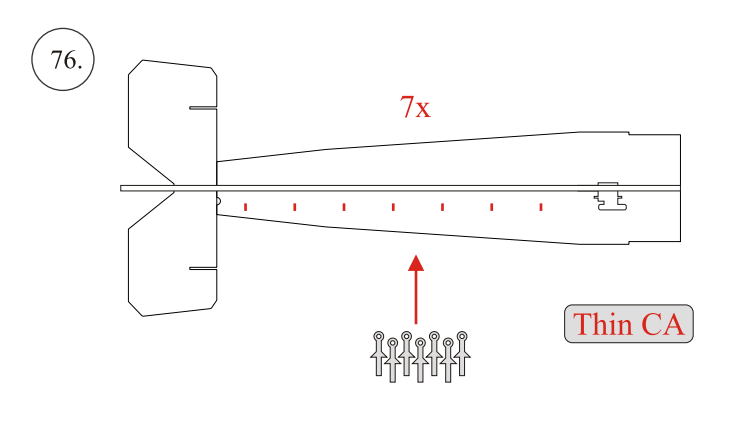

Crack Camel

101.

102.

Medium CA

CG 55mm

batt.

Rx

esc

We wish you many happy flying hours with the Crack Camel.

Your RC Factory team.

Metric system

28