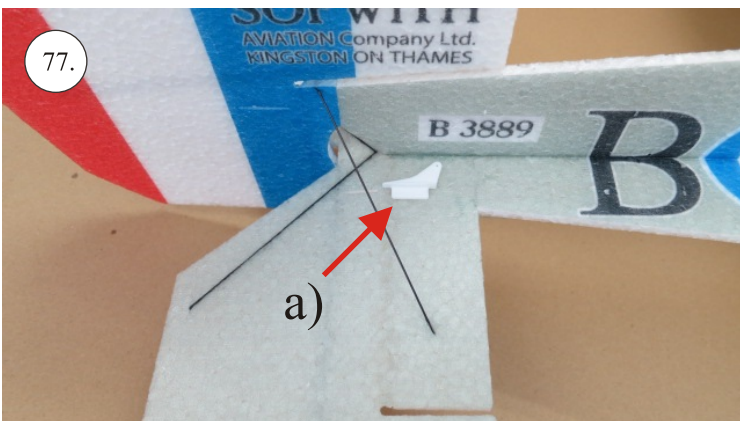

Crack Camel

101.

102.

Medium CA

CG 55mm

batt.

Rx

esc

We wish you many happy flying hours with the Crack Camel.

Your RC Factory team.

Metric system

28