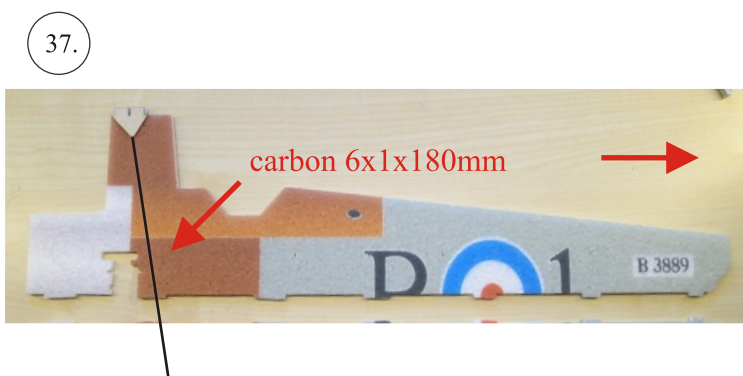

Crack Camel

101.

102.

Medium CA

CG 55mm

batt.

Rx

esc

We wish you many happy flying hours with the Crack Camel.

Your RC Factory team.

Metric system

28