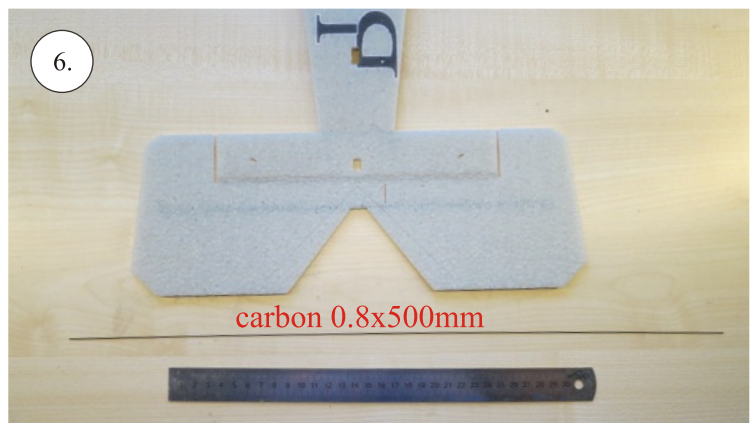

Crack Camel

101.

102.

Medium CA

CG 55mm

batt.

Rx

esc

We wish you many happy flying hours with the Crack Camel.

Your RC Factory team.

Metric system

28