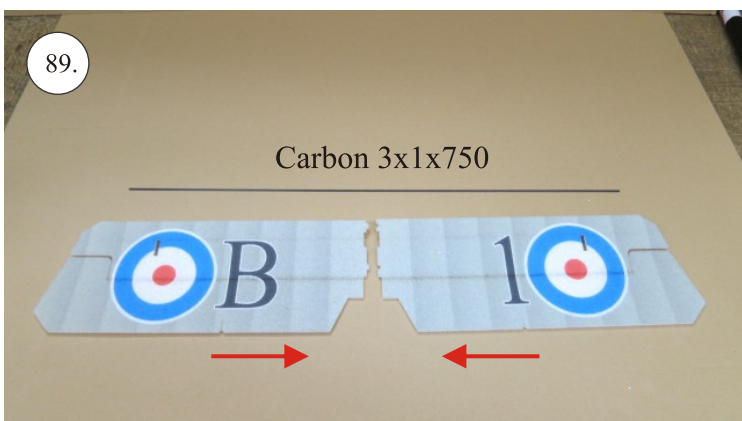

Crack Camel

101.

102.

Medium CA

CG 55mm

batt.

Rx

esc

We wish you many happy flying hours with the Crack Camel.

Your RC Factory team.

Metric system

28