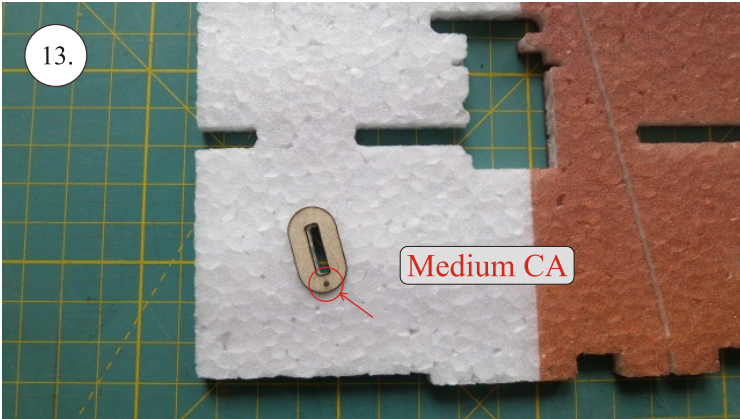

Crack Camel

101.

102.

Medium CA

CG 55mm

batt.

Rx

esc

We wish you many happy flying hours with the Crack Camel.

Your RC Factory team.

Metric system

28