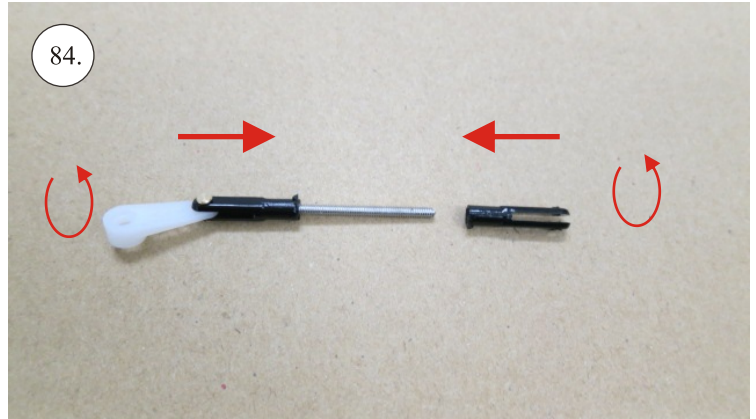

Crack Camel

101.

102.

Medium CA

CG 55mm

batt.

Rx

esc

We wish you many happy flying hours with the Crack Camel.

Your RC Factory team.

Metric system

28