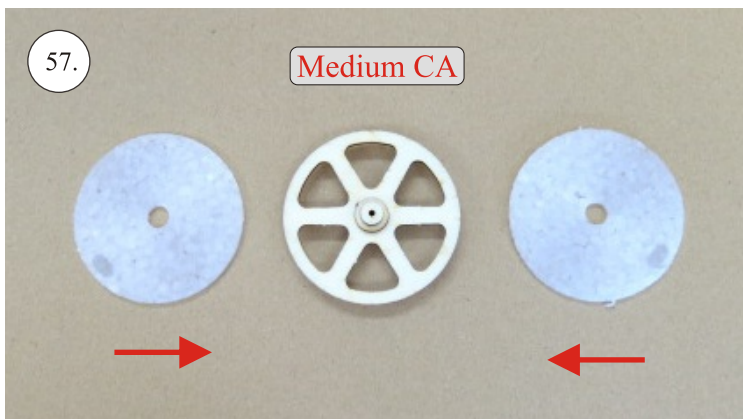

Crack Camel

101.

102.

Medium CA

CG 55mm

batt.

Rx

esc

We wish you many happy flying hours with the Crack Camel.

Your RC Factory team.

Metric system

28