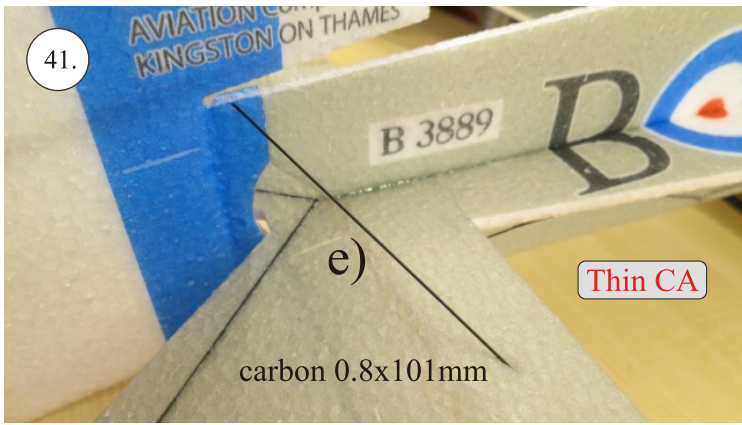

Crack Camel

101.

102.

Medium CA

CG 55mm

batt.

Rx

esc

We wish you many happy flying hours with the Crack Camel.

Your RC Factory team.

Metric system

28