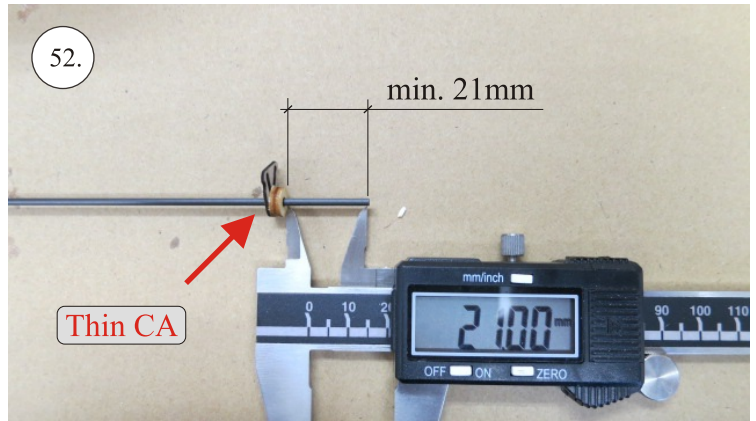

Crack Camel

101.

102.

Medium CA

CG 55mm

batt.

Rx

esc

We wish you many happy flying hours with the Crack Camel.

Your RC Factory team.

Metric system

28