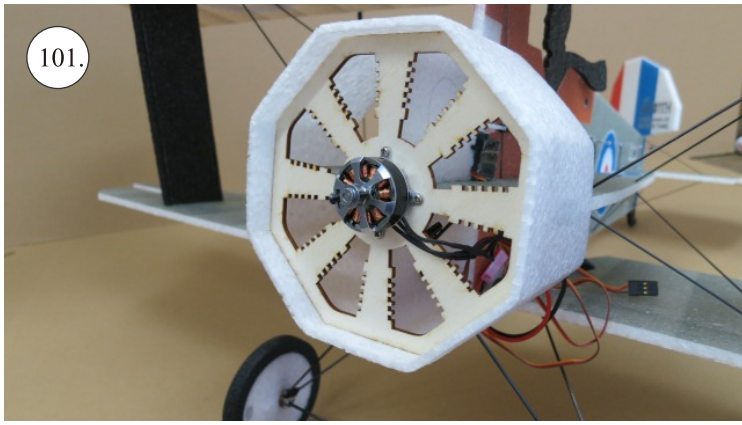

Crack Camel

101.

102.

Medium CA

CG 55mm

batt.

Rx

esc

We wish you many happy flying hours with the Crack Camel.

Your RC Factory team.

Metric system

28