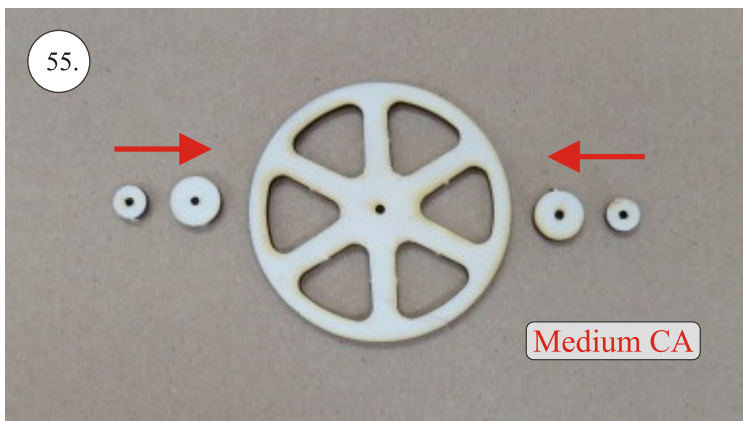

Crack Camel

101.

102.

Medium CA

CG 55mm

batt.

Rx

esc

We wish you many happy flying hours with the Crack Camel.

Your RC Factory team.

Metric system

28