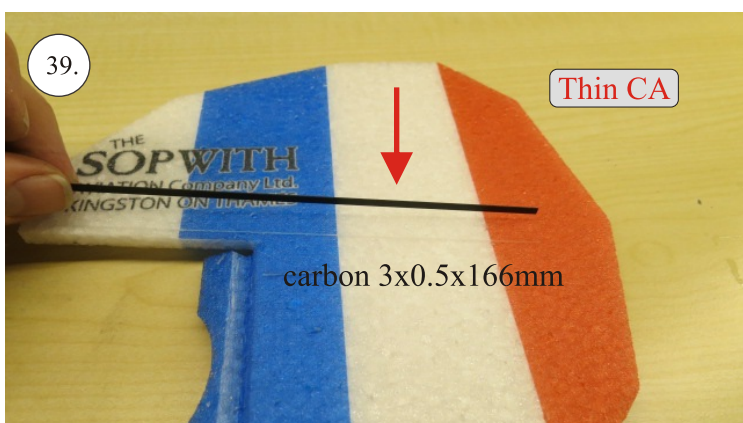

Crack Camel

101.

102.

Medium CA

CG 55mm

batt.

Rx

esc

We wish you many happy flying hours with the Crack Camel.

Your RC Factory team.

Metric system

28