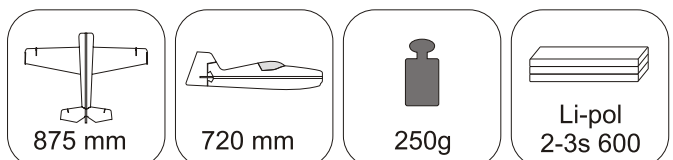

Crack Camel

101.

102.

Medium CA

CG 55mm

batt.

Rx

esc