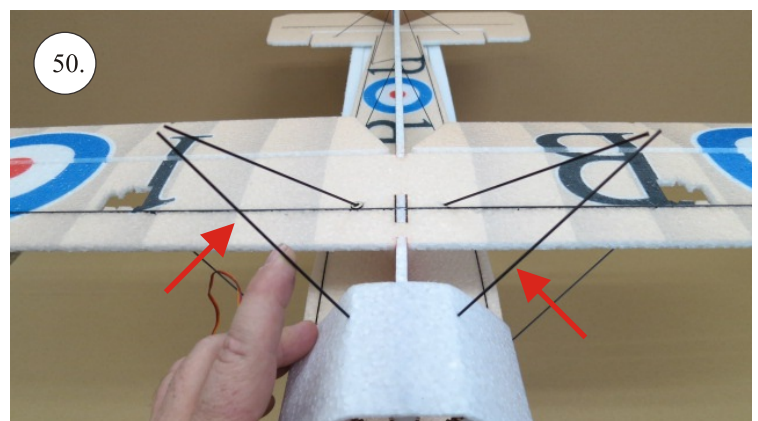

Crack Camel

101.

102.

Medium CA

CG 55mm

batt.

Rx

esc

We wish you many happy flying hours with the Crack Camel.

Your RC Factory team.

Metric system

28