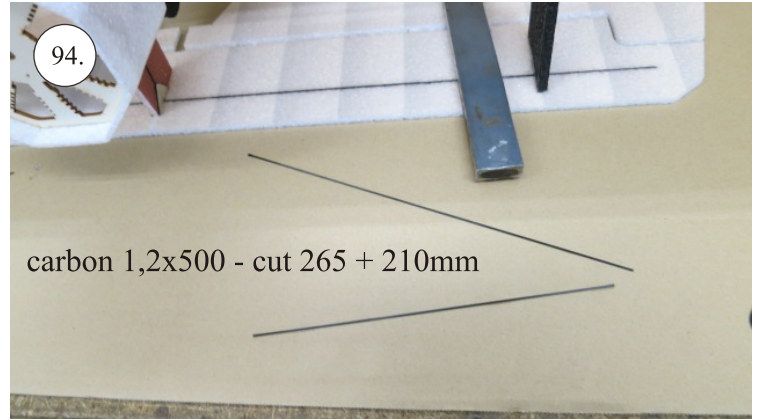

Crack Camel

101.

102.

Medium CA

CG 55mm

batt.

Rx

esc

We wish you many happy flying hours with the Crack Camel.

Your RC Factory team.

Metric system

28