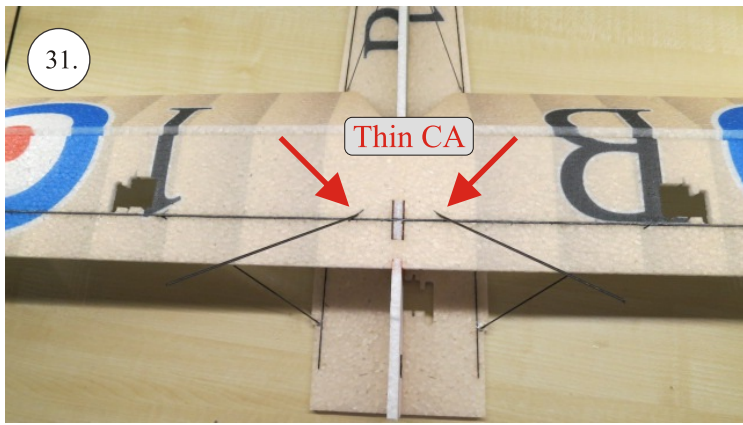

Crack Camel

101.

102.

Medium CA

CG 55mm

batt.

Rx

esc

We wish you many happy flying hours with the Crack Camel.

Your RC Factory team.

Metric system

28