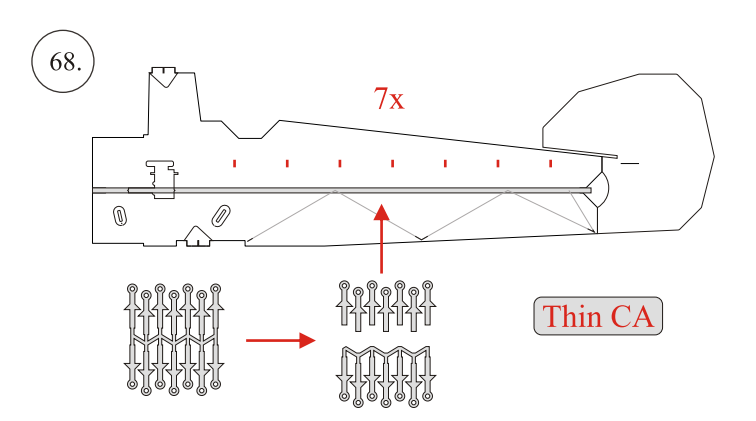

Crack Camel

101.

102.

Medium CA

CG 55mm

batt.

Rx

esc

We wish you many happy flying hours with the Crack Camel.

Your RC Factory team.

Metric system

28