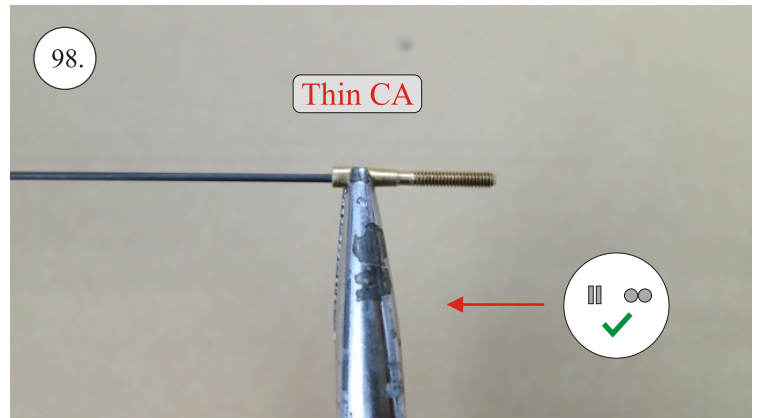

Crack Camel

101.

102.

Medium CA

CG 55mm

batt.

Rx

esc

We wish you many happy flying hours with the Crack Camel.

Your RC Factory team.

Metric system

28