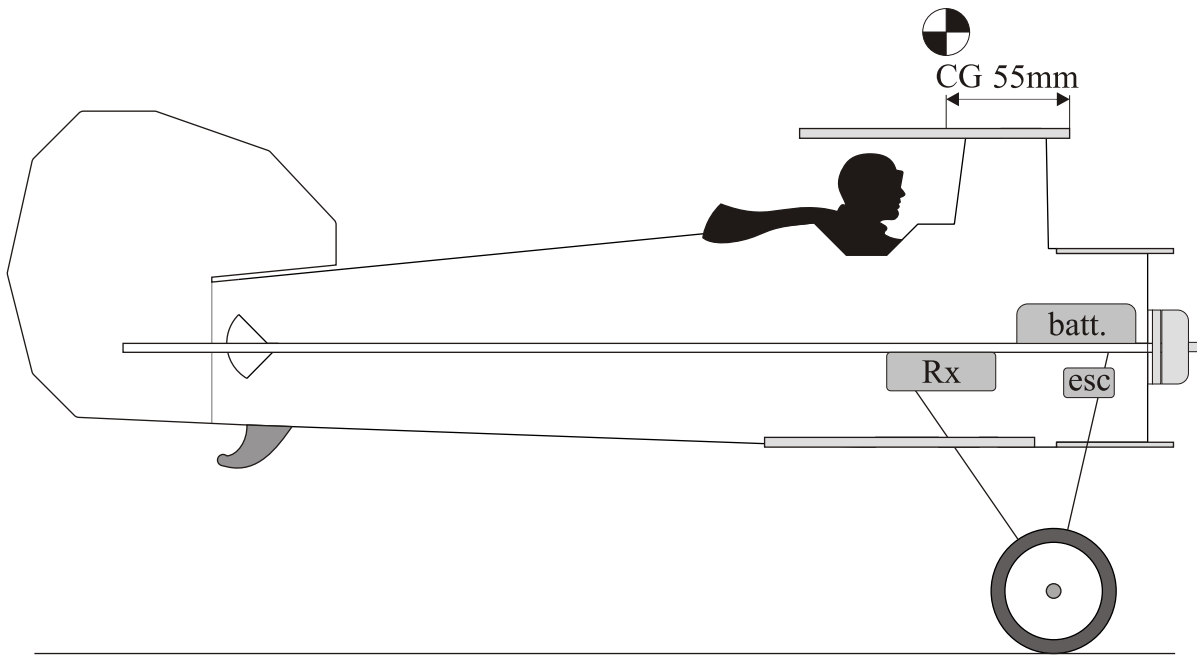

Crack Camel

101.

102.

Medium CA

CG 55mm

batt.

Rx

esc

We wish you many happy flying hours with the Crack Camel.

Your RC Factory team.

Metric system

28