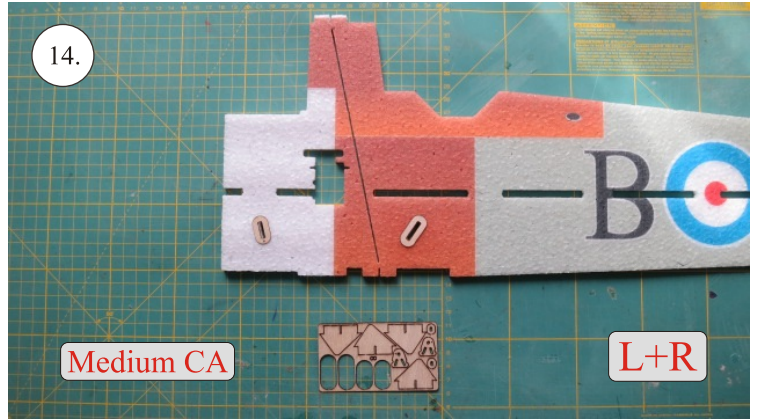

Crack Camel

101.

102.

Medium CA

CG 55mm

batt.

Rx

esc

We wish you many happy flying hours with the Crack Camel.

Your RC Factory team.

Metric system

28