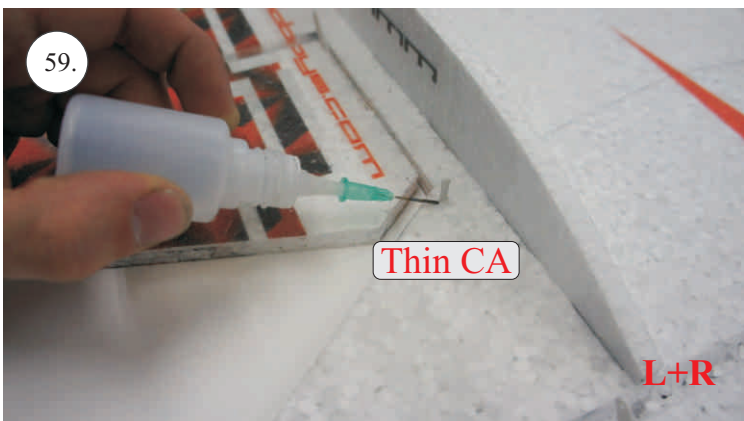

## You Will Also Need:

- \* CA medium+thin, CA kicker
- \* Sharp hobby knife
- \* Screwdriver

- \* Ruler
- \* Sandpaper 100-500

We wish you many happy flying hours with the F-22.

Your RC Factory team