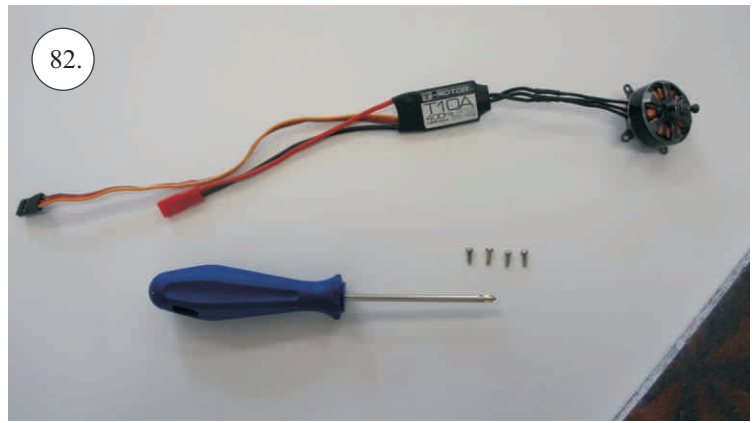

## Control/Servo horns set:

- 1. Aileron horn
- 2. Elevator horn
- 3 Pushrod guides

## You Will Also Need:

- \* CA medium+thin, CA kicker
- \* Sharp hobby knife
- \* Screwdriver

- \* Ruler
- \* Sandpaper 100-500

We wish you many happy flying hours with the F-22.

Your RC Factory team