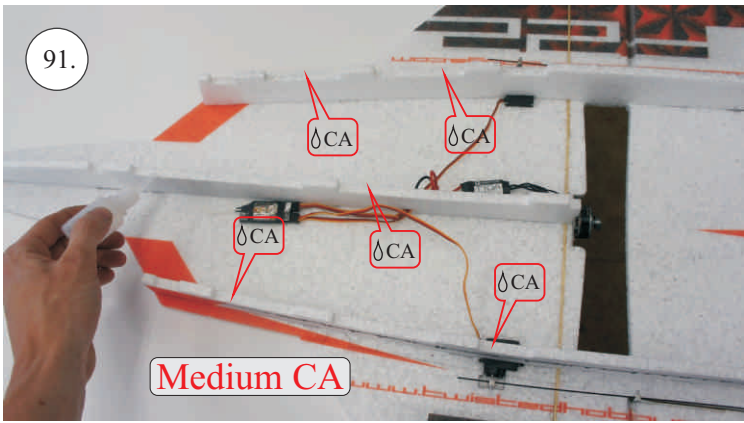

## Kit Contents:

- \*Wings
- \*Elevator
- \*Fuselage parts
- \*Rudders

- \*Canopy
- \*Accessory Pack
- \*Wood 1,5x7x600 ... Wing spar
- \*Carbon parts:
  - 2x o1,2x330 ... Aileron & Elevator Pushrod

## Control/Servo horns set:

- 1. Aileron horn
- 2. Elevator horn
- 3 Pushrod guides

## You Will Also Need:

- \* CA medium+thin, CA kicker
- \* Sharp hobby knife
- \* Screwdriver

- \* Ruler
- \* Sandpaper 100-500

We wish you many happy flying hours with the F-22.

Your RC Factory team