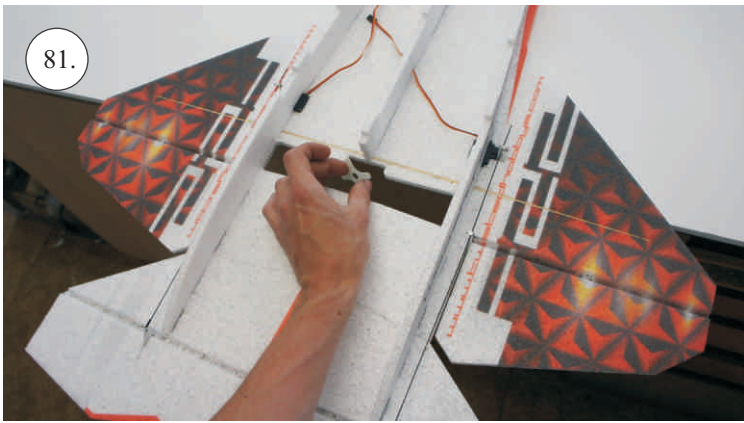

## Control/Servo horns set:

- 1. Aileron horn
- 2. Elevator horn
- 3 Pushrod guides

## You Will Also Need:

- \* CA medium+thin, CA kicker
- \* Sharp hobby knife
- \* Screwdriver

- \* Ruler
- \* Sandpaper 100-500

We wish you many happy flying hours with the F-22.

Your RC Factory team