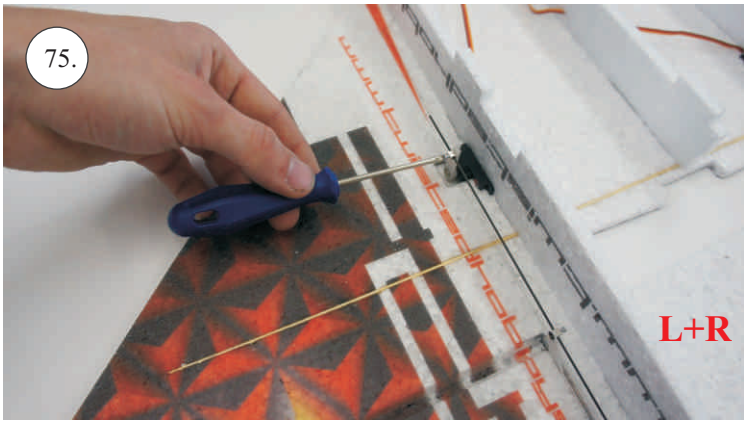

## You Will Also Need:

- \* CA medium+thin, CA kicker
- \* Sharp hobby knife
- \* Screwdriver

- \* Ruler
- \* Sandpaper 100-500

We wish you many happy flying hours with the F-22.

Your RC Factory team