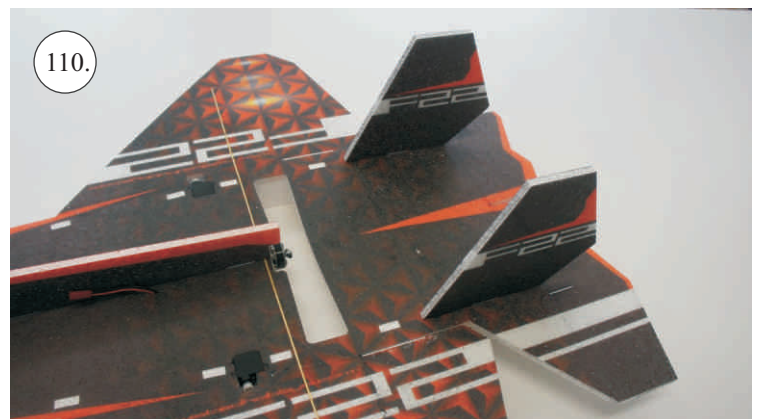

## Kit Contents:

- \*Wings
- \*Elevator
- \*Fuselage parts
- \*Rudders

- \*Canopy
- \*Accessory Pack
- \*Wood 1,5x7x600 ... Wing spar
- \*Carbon parts:
  - 2x o1,2x330 ... Aileron & Elevator Pushrod

## You Will Also Need:

- \* CA medium+thin, CA kicker
- \* Sharp hobby knife
- \* Screwdriver

- \* Ruler
- \* Sandpaper 100-500

We wish you many happy flying hours with the F-22.

Your RC Factory team