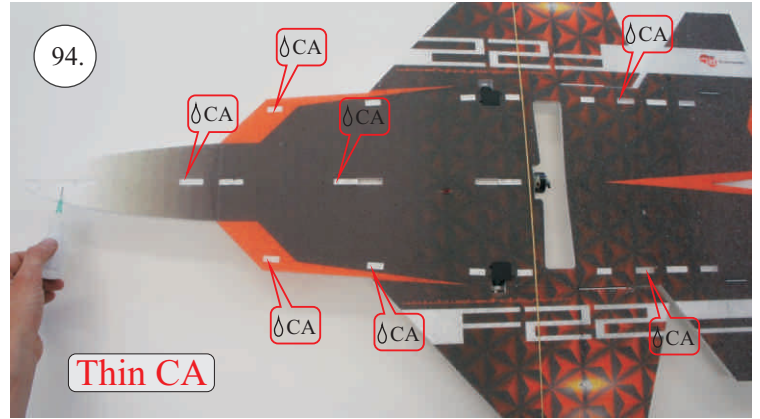

## Kit Contents:

- \*Wings
- \*Elevator
- \*Fuselage parts
- \*Rudders

- \*Canopy
- \*Accessory Pack
- \*Wood 1,5x7x600 ... Wing spar
- \*Carbon parts:
  - 2x o1,2x330 ... Aileron & Elevator Pushrod

## You Will Also Need:

- \* CA medium+thin, CA kicker
- \* Sharp hobby knife
- \* Screwdriver

- \* Ruler
- \* Sandpaper 100-500

We wish you many happy flying hours with the F-22.

Your RC Factory team