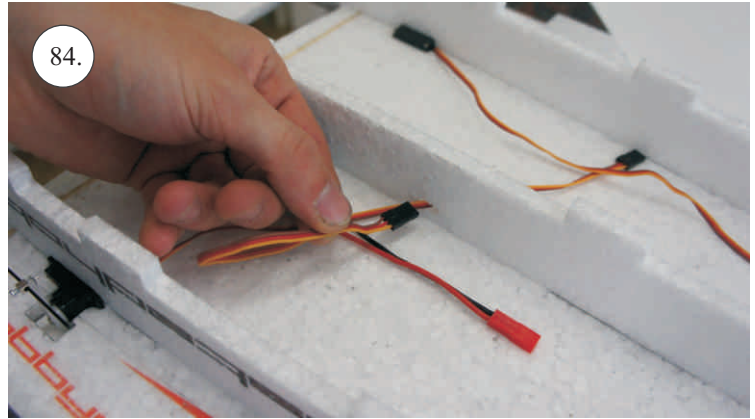

## Control/Servo horns set:

- 1. Aileron horn
- 2. Elevator horn
- 3 Pushrod guides

## You Will Also Need:

- \* CA medium+thin, CA kicker
- \* Sharp hobby knife
- \* Screwdriver

- \* Ruler
- \* Sandpaper 100-500

We wish you many happy flying hours with the F-22.

Your RC Factory team