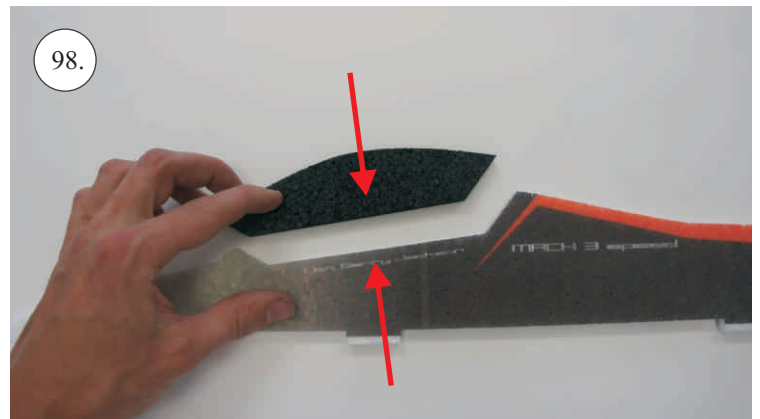

## You Will Also Need:

- \* CA medium+thin, CA kicker
- \* Sharp hobby knife
- \* Screwdriver

- \* Ruler
- \* Sandpaper 100-500

We wish you many happy flying hours with the F-22.

Your RC Factory team