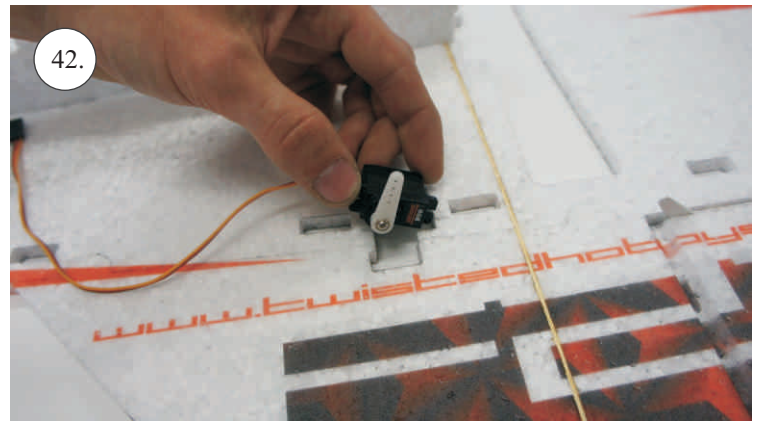

## Control/Servo horns set:

- 1. Aileron horn
- 2. Elevator horn
- 3 Pushrod guides

## You Will Also Need:

- \* CA medium+thin, CA kicker
- \* Sharp hobby knife
- \* Screwdriver

- \* Ruler
- \* Sandpaper 100-500

We wish you many happy flying hours with the F-22.

Your RC Factory team