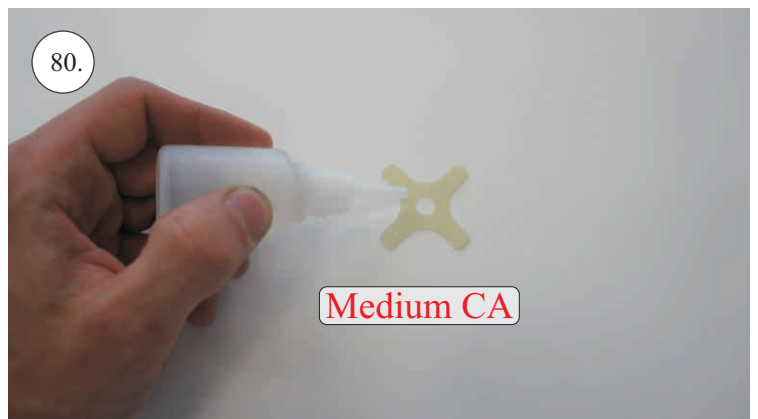

## You Will Also Need:

- \* CA medium+thin, CA kicker
- \* Sharp hobby knife
- \* Screwdriver

- \* Ruler
- \* Sandpaper 100-500

We wish you many happy flying hours with the F-22.

Your RC Factory team