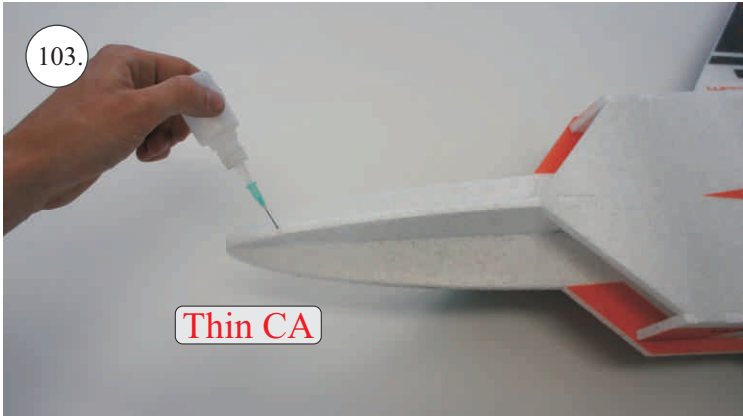

## You Will Also Need:

- \* CA medium+thin, CA kicker
- \* Sharp hobby knife
- \* Screwdriver

- \* Ruler
- \* Sandpaper 100-500

We wish you many happy flying hours with the F-22.

Your RC Factory team