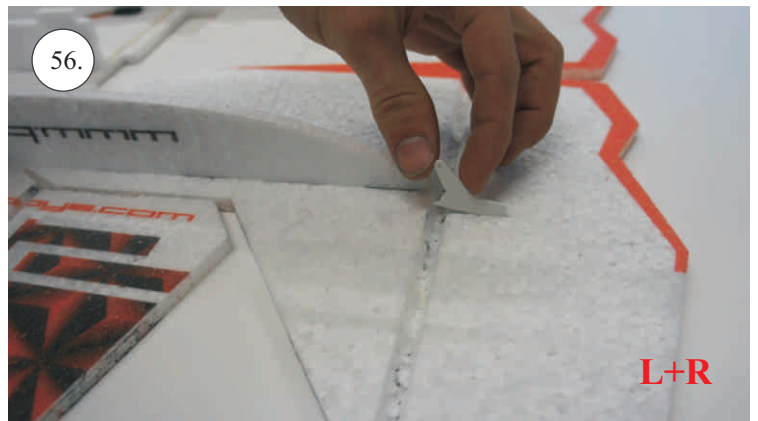

## You Will Also Need:

- \* CA medium+thin, CA kicker
- \* Sharp hobby knife
- \* Screwdriver

- \* Ruler
- \* Sandpaper 100-500

We wish you many happy flying hours with the F-22.

Your RC Factory team