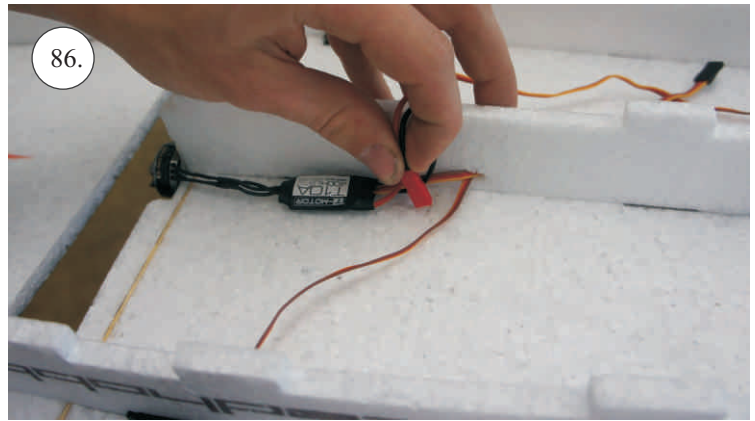

## Control/Servo horns set:

- 1. Aileron horn
- 2. Elevator horn
- 3 Pushrod guides

## You Will Also Need:

- \* CA medium+thin, CA kicker
- \* Sharp hobby knife
- \* Screwdriver

- \* Ruler
- \* Sandpaper 100-500

We wish you many happy flying hours with the F-22.

Your RC Factory team