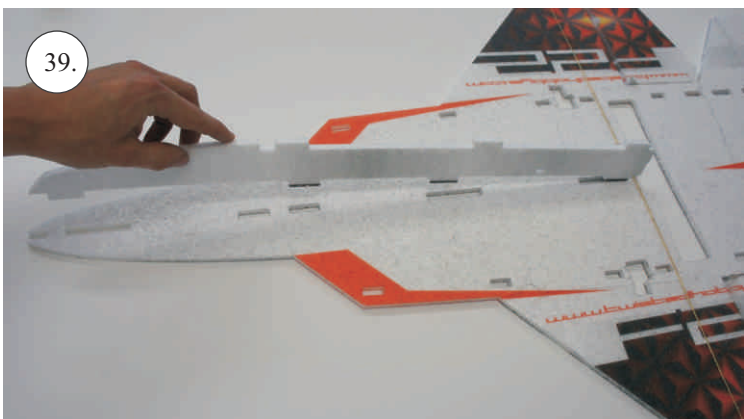

## Kit Contents:

- \*Wings
- \*Elevator
- \*Fuselage parts
- \*Rudders

- \*Canopy
- \*Accessory Pack
- \*Wood 1,5x7x600 ... Wing spar
- \*Carbon parts:
  - 2x o1,2x330 ... Aileron & Elevator Pushrod

## You Will Also Need:

- \* CA medium+thin, CA kicker
- \* Sharp hobby knife
- \* Screwdriver

- \* Ruler
- \* Sandpaper 100-500

We wish you many happy flying hours with the F-22.

Your RC Factory team