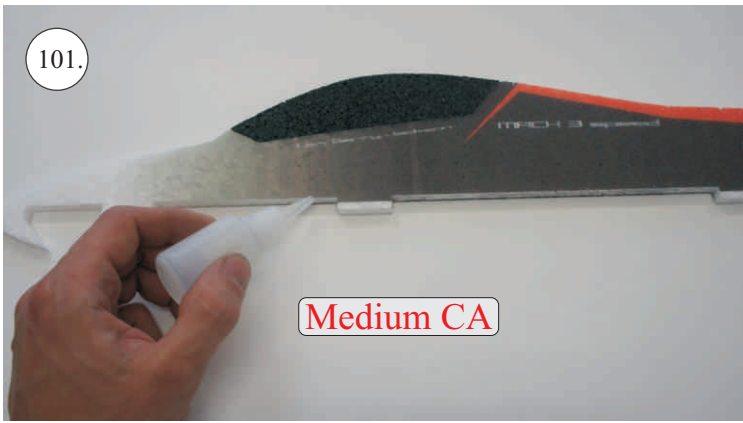

## You Will Also Need:

- \* CA medium+thin, CA kicker
- \* Sharp hobby knife
- \* Screwdriver

- \* Ruler
- \* Sandpaper 100-500

We wish you many happy flying hours with the F-22.

Your RC Factory team