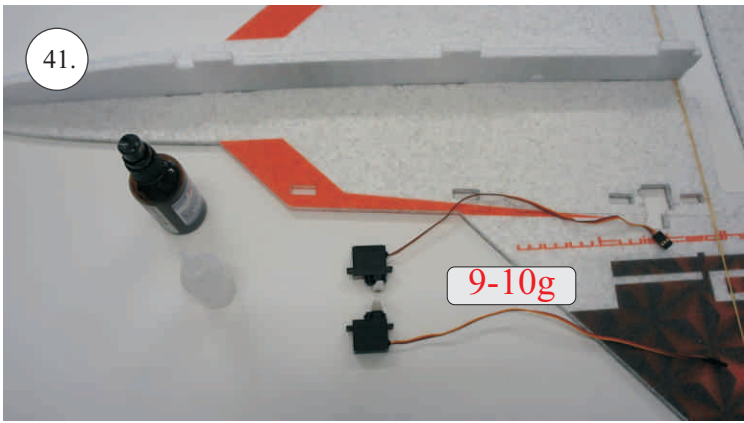

## You Will Also Need:

- \* CA medium+thin, CA kicker
- \* Sharp hobby knife
- \* Screwdriver

- \* Ruler
- \* Sandpaper 100-500

We wish you many happy flying hours with the F-22.

Your RC Factory team