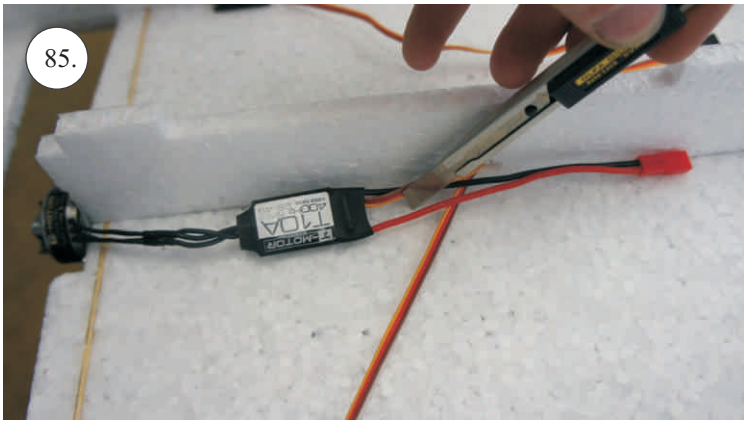

## Control/Servo horns set:

- 1. Aileron horn
- 2. Elevator horn
- 3 Pushrod guides

## You Will Also Need:

- \* CA medium+thin, CA kicker
- \* Sharp hobby knife
- \* Screwdriver

- \* Ruler
- \* Sandpaper 100-500

We wish you many happy flying hours with the F-22.

Your RC Factory team