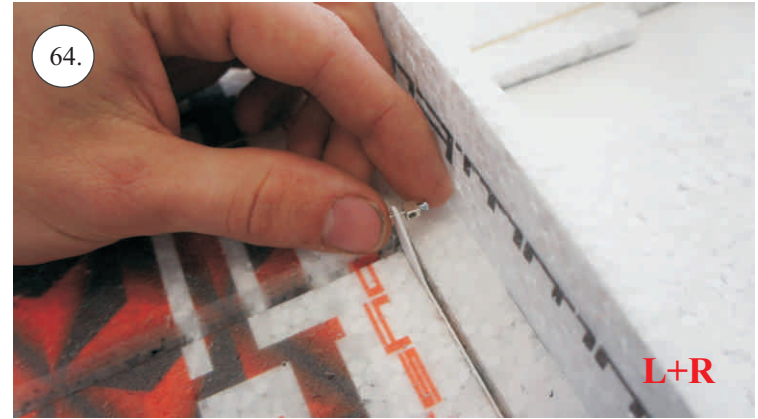

## You Will Also Need:

- \* CA medium+thin, CA kicker
- \* Sharp hobby knife
- \* Screwdriver

- \* Ruler
- \* Sandpaper 100-500

We wish you many happy flying hours with the F-22.

Your RC Factory team