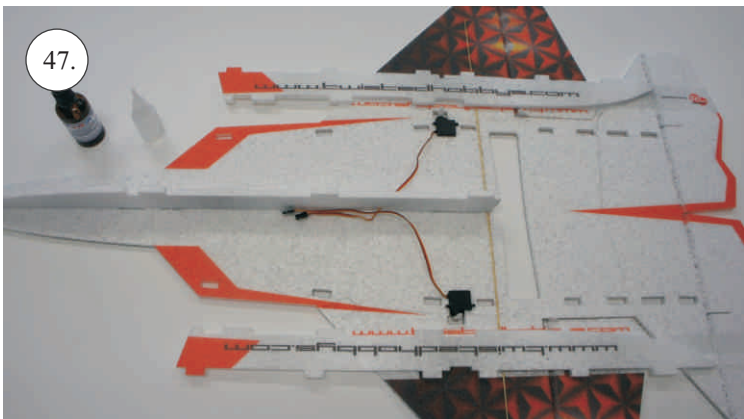

## Kit Contents:

- \*Wings
- \*Elevator
- \*Fuselage parts
- \*Rudders

- \*Canopy
- \*Accessory Pack
- \*Wood 1,5x7x600 ... Wing spar
- \*Carbon parts:
  - 2x o1,2x330 ... Aileron & Elevator Pushrod

## Control/Servo horns set:

- 1. Aileron horn
- 2. Elevator horn
- 3 Pushrod guides

## You Will Also Need:

- \* CA medium+thin, CA kicker
- \* Sharp hobby knife
- \* Screwdriver

- \* Ruler
- \* Sandpaper 100-500

We wish you many happy flying hours with the F-22.

Your RC Factory team