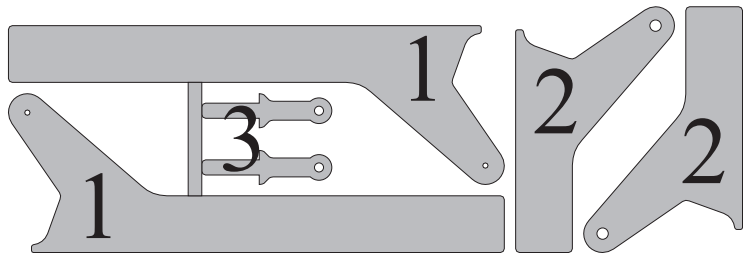

Control/Servo horns set:

1. Aileron horn
2. Elevator horn
- 3 Pushrod guides

You Will Also Need:

- CA medium+thin, CA kicker
- Sharp hobby knife
- Screwdriver

- Ruler
- Sandpaper 100-500