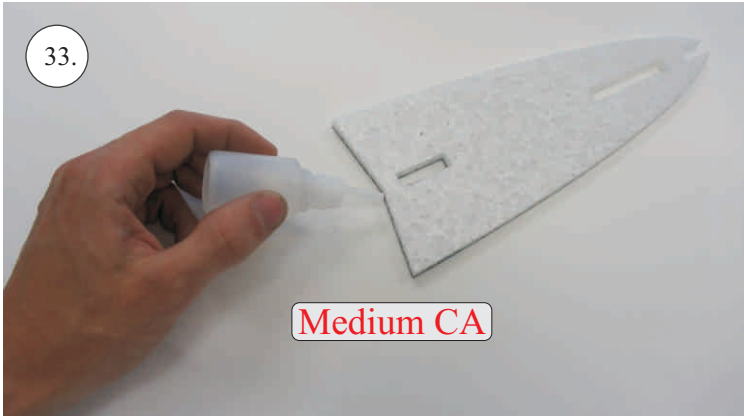

## You Will Also Need:

- \* CA medium+thin, CA kicker
- \* Sharp hobby knife
- \* Screwdriver

- \* Ruler
- \* Sandpaper 100-500

We wish you many happy flying hours with the F-22.

Your RC Factory team