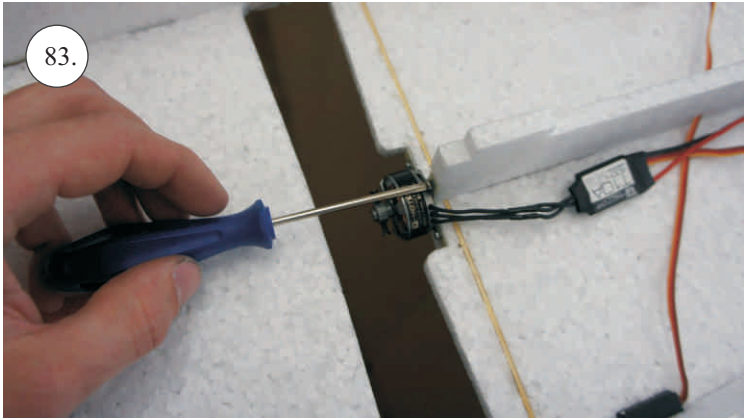

## Control/Servo horns set:

- 1. Aileron horn
- 2. Elevator horn
- 3 Pushrod guides

## You Will Also Need:

- \* CA medium+thin, CA kicker
- \* Sharp hobby knife
- \* Screwdriver

- \* Ruler
- \* Sandpaper 100-500

We wish you many happy flying hours with the F-22.

Your RC Factory team