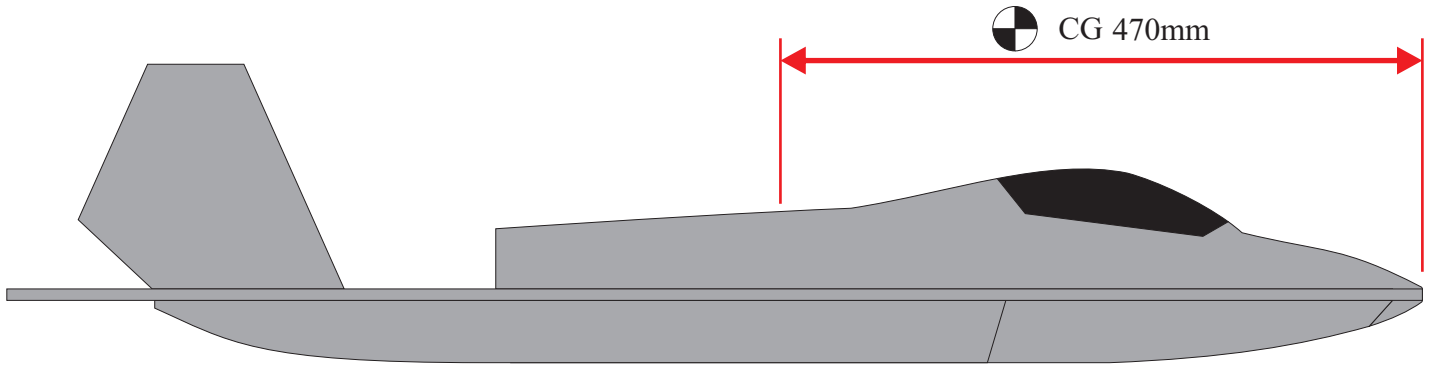

We wish you many happy flying hours with the F-22.

Your RC Factory team