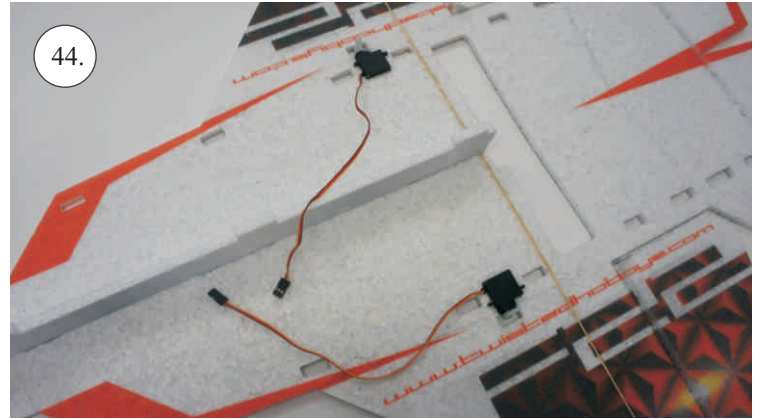

## Control/Servo horns set:

- 1. Aileron horn
- 2. Elevator horn
- 3 Pushrod guides

## You Will Also Need:

- \* CA medium+thin, CA kicker
- \* Sharp hobby knife
- \* Screwdriver

- \* Ruler
- \* Sandpaper 100-500

We wish you many happy flying hours with the F-22.

Your RC Factory team