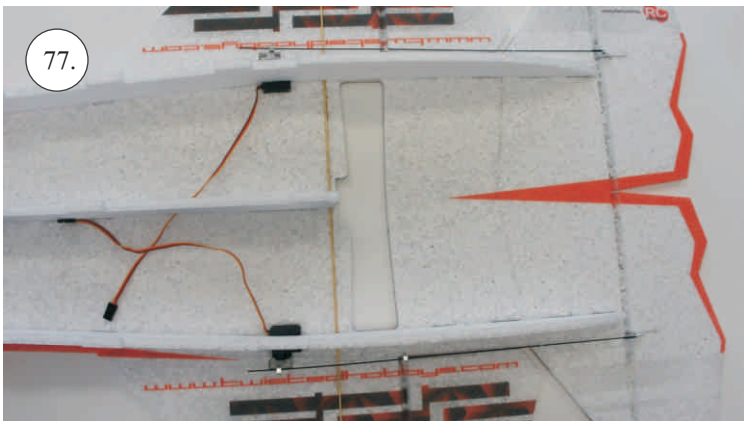

## Kit Contents:

- \*Wings
- \*Elevator
- \*Fuselage parts
- \*Rudders

- \*Canopy
- \*Accessory Pack
- \*Wood 1,5x7x600 ... Wing spar
- \*Carbon parts:
  - 2x o1,2x330 ... Aileron & Elevator Pushrod

## Control/Servo horns set:

- 1. Aileron horn
- 2. Elevator horn
- 3 Pushrod guides

## You Will Also Need:

- \* CA medium+thin, CA kicker
- \* Sharp hobby knife
- \* Screwdriver

- \* Ruler
- \* Sandpaper 100-500

We wish you many happy flying hours with the F-22.

Your RC Factory team