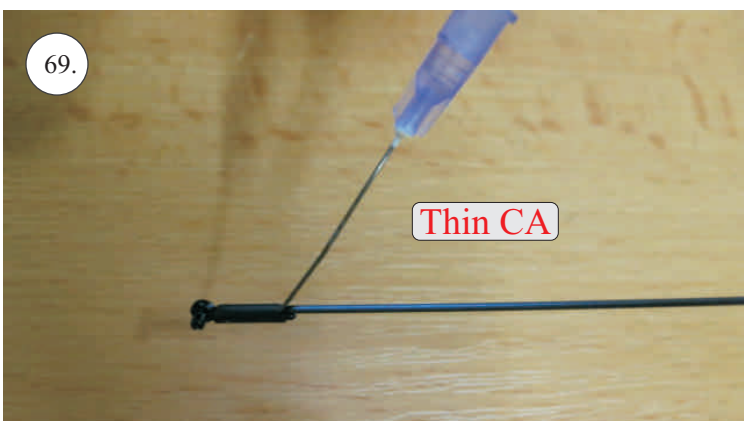

## You Will Also Need:

- \* CA medium+thin, CA kicker
- \* Sharp hobby knife
- \* Screwdriver

- \* Ruler
- \* Sandpaper 100-500

We wish you many happy flying hours with the F-22.

Your RC Factory team