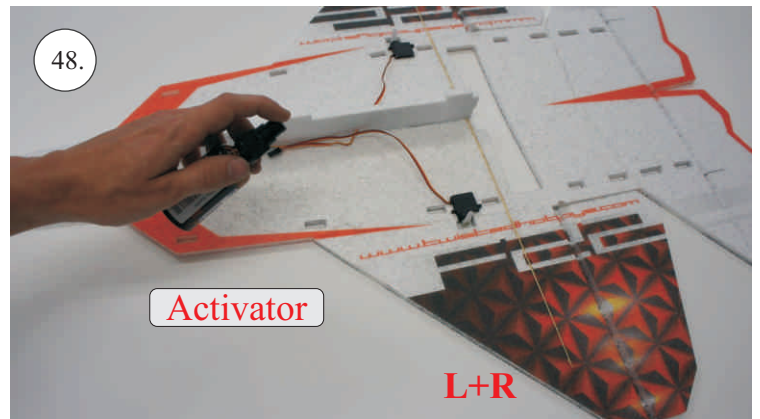

## Control/Servo horns set:

- 1. Aileron horn
- 2. Elevator horn
- 3 Pushrod guides

## You Will Also Need:

- \* CA medium+thin, CA kicker
- \* Sharp hobby knife
- \* Screwdriver

- \* Ruler
- \* Sandpaper 100-500

We wish you many happy flying hours with the F-22.

Your RC Factory team