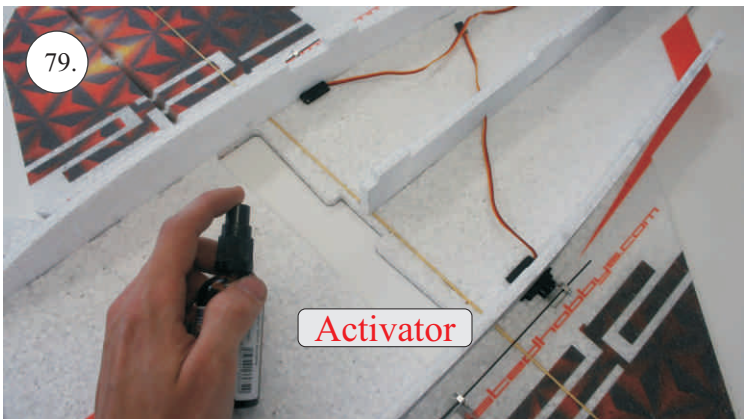

## Control/Servo horns set:

- 1. Aileron horn
- 2. Elevator horn
- 3 Pushrod guides

## You Will Also Need:

- \* CA medium+thin, CA kicker
- \* Sharp hobby knife
- \* Screwdriver

- \* Ruler
- \* Sandpaper 100-500

We wish you many happy flying hours with the F-22.

Your RC Factory team