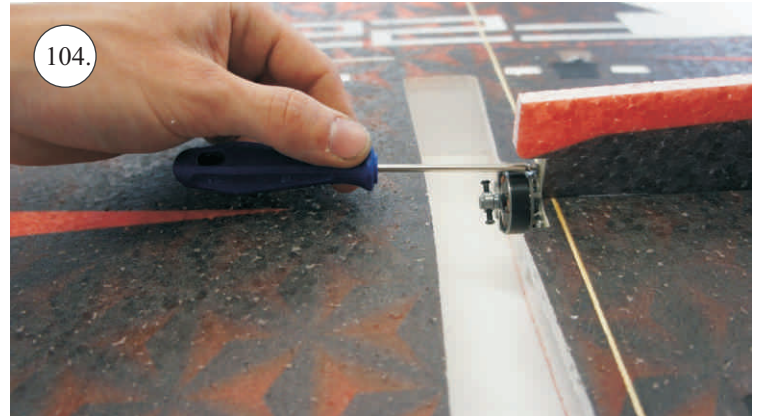

## You Will Also Need:

- \* CA medium+thin, CA kicker
- \* Sharp hobby knife
- \* Screwdriver

- \* Ruler
- \* Sandpaper 100-500

We wish you many happy flying hours with the F-22.

Your RC Factory team