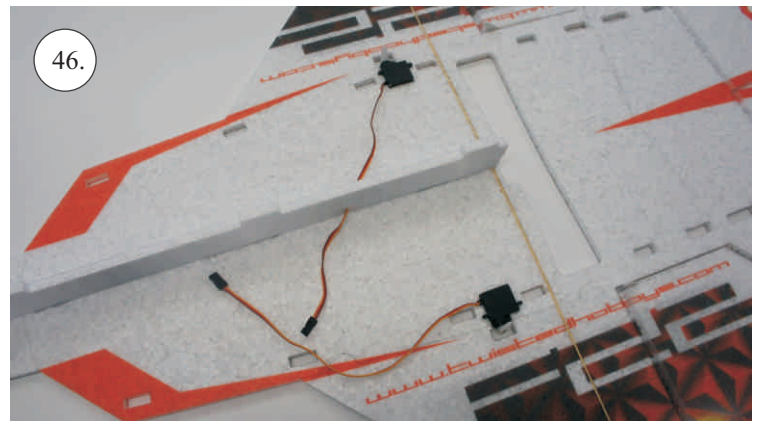

## Control/Servo horns set:

- 1. Aileron horn
- 2. Elevator horn
- 3 Pushrod guides

## You Will Also Need:

- \* CA medium+thin, CA kicker
- \* Sharp hobby knife
- \* Screwdriver

- \* Ruler
- \* Sandpaper 100-500

We wish you many happy flying hours with the F-22.

Your RC Factory team