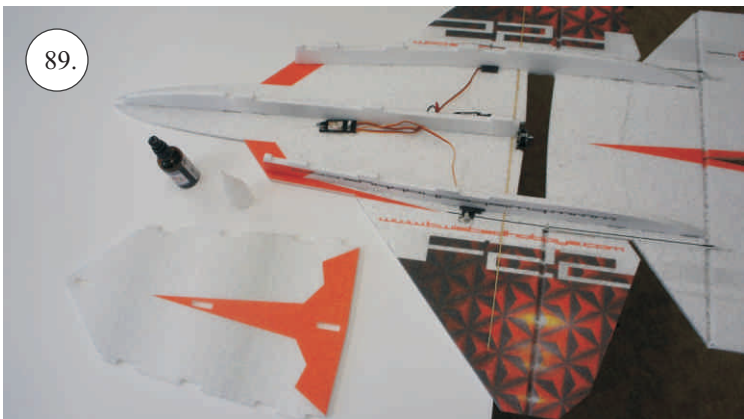

## Kit Contents:

- \*Wings
- \*Elevator
- \*Fuselage parts
- \*Rudders

- \*Canopy
- \*Accessory Pack
- \*Wood 1,5x7x600 ... Wing spar
- \*Carbon parts:
  - 2x o1,2x330 ... Aileron & Elevator Pushrod

## Control/Servo horns set:

- 1. Aileron horn
- 2. Elevator horn
- 3 Pushrod guides

## You Will Also Need:

- \* CA medium+thin, CA kicker
- \* Sharp hobby knife
- \* Screwdriver

- \* Ruler
- \* Sandpaper 100-500

We wish you many happy flying hours with the F-22.

Your RC Factory team