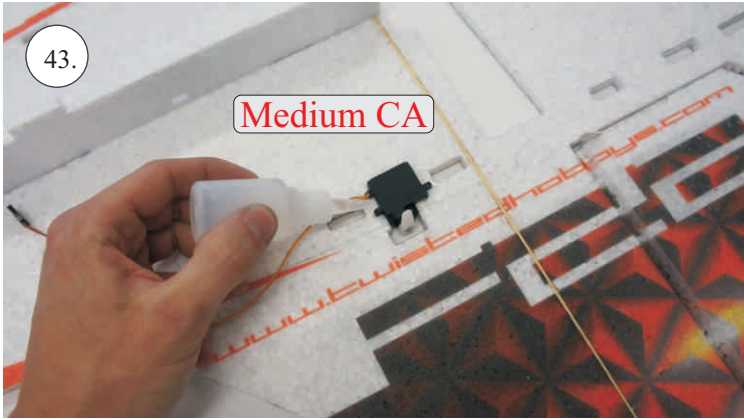

## You Will Also Need:

- \* CA medium+thin, CA kicker
- \* Sharp hobby knife
- \* Screwdriver

- \* Ruler
- \* Sandpaper 100-500

We wish you many happy flying hours with the F-22.

Your RC Factory team