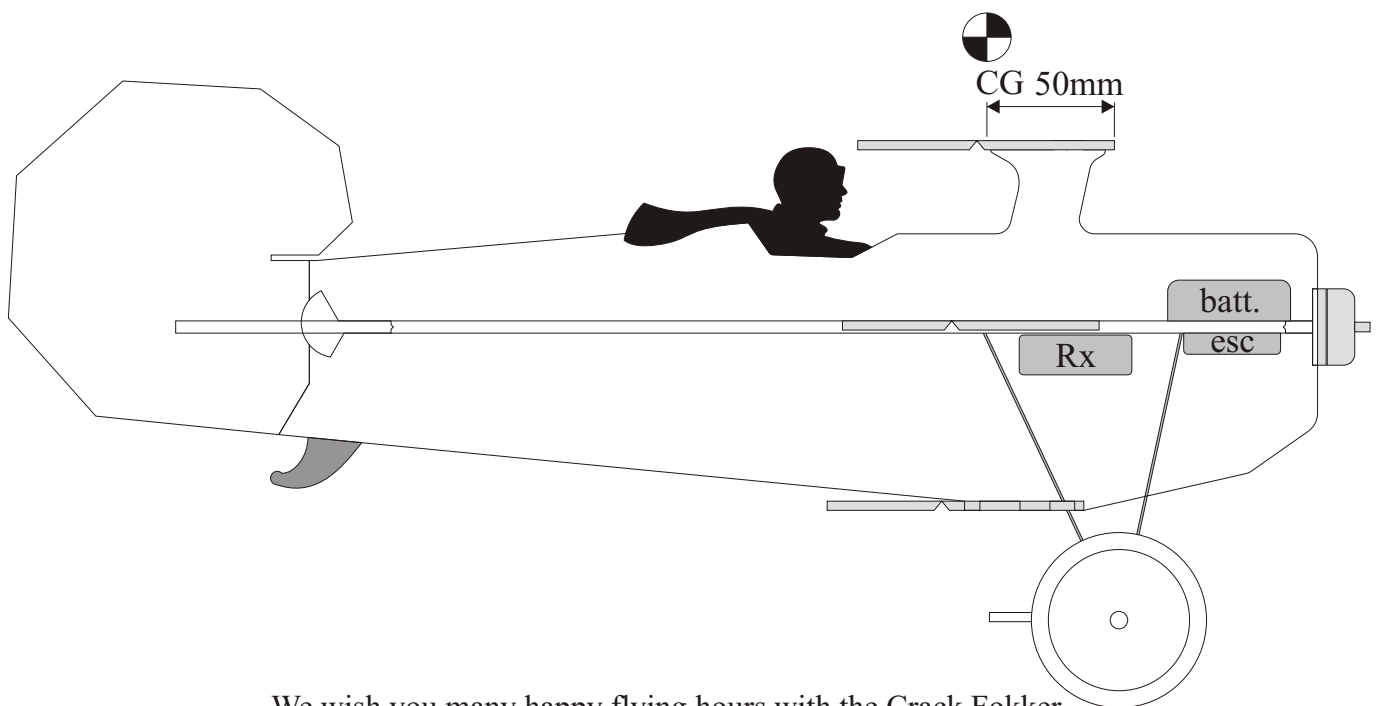

CRACK FOKKER

Thin CA

Servo centered

Thin CA

Thin CA

We wish you many happy flying hours with the Crack Fokker.

Your RC Factory team.